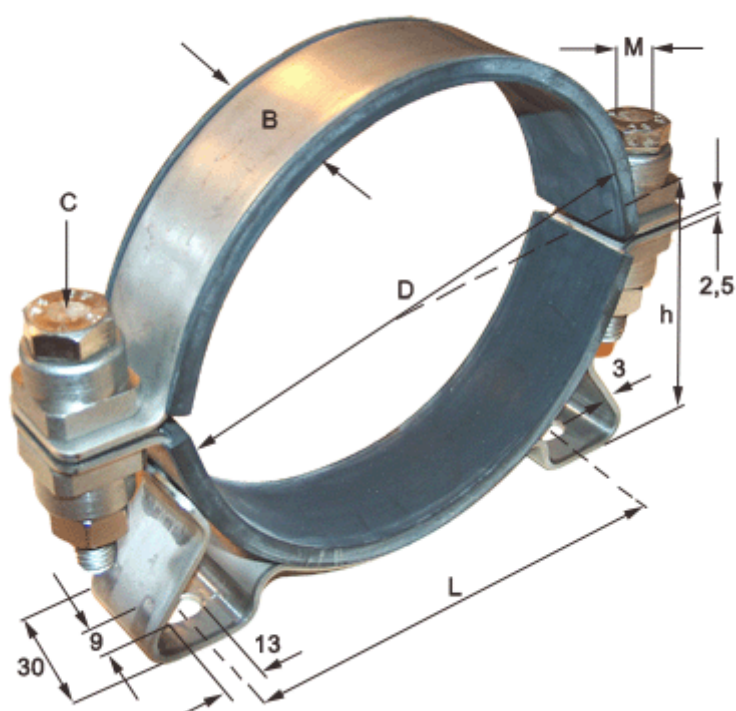

Data Sheet

Article number: 021816025230

Description: Clamp with bracket and rubber
SPGU 6025. 230/30 SK

Measures

C (screw type) = SK hexagon screw

Diameter D = 230

h = 123

L = 216

Width B = 30